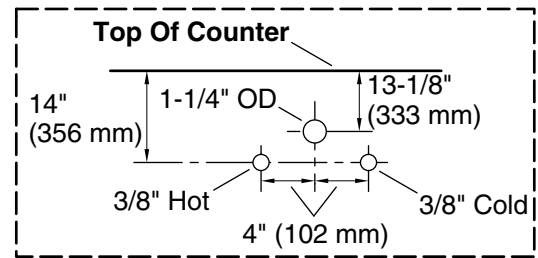

Waste Pipe Location Information