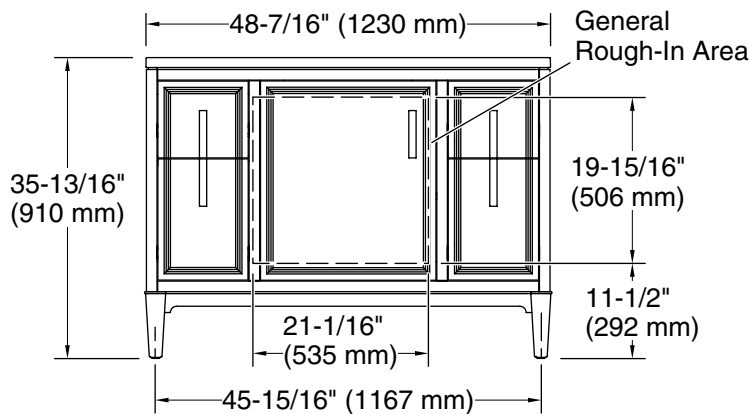

### Features

- Four full-extension 12-3/4" (325 mm) drawers with soft-close side-mount slides
- Three-way adjustable slow-close door hinges for easy cabinet access
- 18" (457 mm) cabinet interior provides ample storage space
- Finish-matched cabinet interior offers generous clearance for plumbing
- Customize your storage with optional accessories such as floor liners, drawer organizers, and perfectly sized containers (sold separately)
- Coordinates with K-33550 upgraded hardware finishes, K-25817 quartz backsplash, and K-25819 quartz side splash (sold separately)

### Technical Information

All product dimensions are nominal.