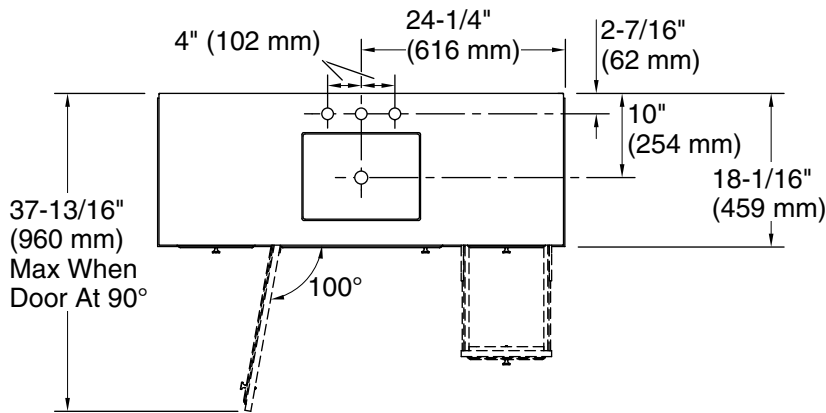

Waste Pipe Location Information